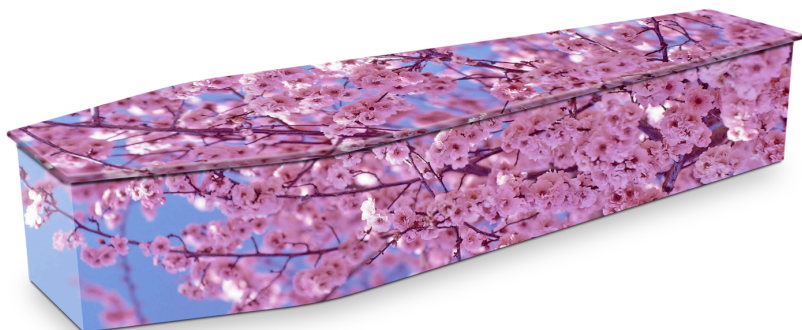

### IMPERIAL

Solid cedar casket with domed lid and large corner pillars, full length drop bar handles, ruffled satin interior.

### REGAL

Solid Timber casket with domed lid, 3/4 drop bars, ruffled satin interior.

## EXPRESSION COFFINS

EXAMPLES:

**PERSONALISED**

**THE STOCKMAN**

**PINK BLOSSOM**

**BLACK CHROME  
MOTORCYCLE**

Handmade in Australia with high-resolution image wraps using eco-friendly, water-based latex inks.