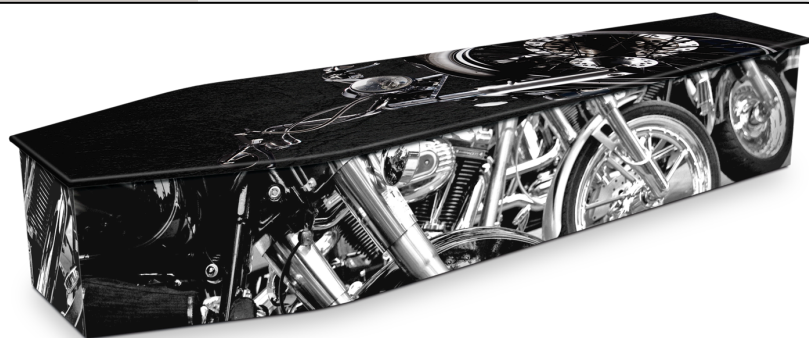

**BLACK CHROME
MOTORCYCLE**

Handmade in Australia with high-resolution image wraps using eco-friendly, water-based latex inks.